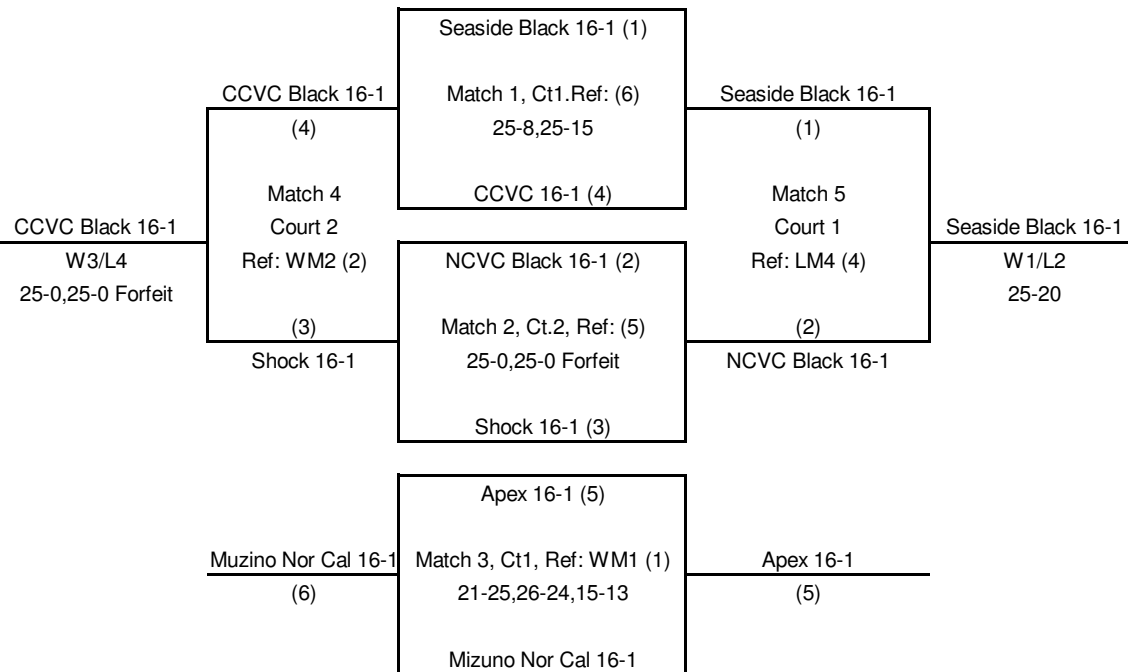

16's Open Division - PM Wave 3:30

Saturday: Round One

<u>Pool A</u> Court 1 & 2	<u>Pool B</u> Court 3 & 4	<u>Pool C</u> Court 5 & 6
Seaside 16-1 (1)	NCVC Black 16-1 (2)	Apex 16-1 (3)
Mizuno Nor Cal 16-1 (6)	Shock 16-1 (5)	Fresno Red 16-1 (4)
Diablo Soquids 16-1 (7)	Bay to Bay Blue 16-2 (8)	CCVC Black 16-1 (9)
Bay to Bay Blue 15-2 (12)	Apex 15-1 (11)	Diablo Fuji 16-3 (10)
Renegades 15-1 (13)	Diablo Stratton 14-1 (14)	Bay to Bay Nike 14-1 (15)

Sunday: Round Two

<u>Pool AA</u> Court 1	<u>Pool BB</u> Court 2	<u>Pool CC</u> Court 3	<u>Pool DD</u> Court 4	<u>Pool EE</u> Court 5
(1)	(2)	(7)	(8)	(9)
(3)	(4)	(11)	(10)	(12)
(5)	(6)	(15)	(13)	(14)

Saturday

<u>Pool A</u>	Game 1	Game 2	Game 3
Seaside 16-1 vs Bay to Bay Blue 15-2	25-8	25-9	
Seaside 16-1 vs Renegades 15-1	25-3	25-17	
Diablo Soquids 16-1 vs Renegades 15-1	25-16	22-25	15-11
Seaside 16-1 vs Diablo Soquids 16-1	25-18	25-13	
Seaside 16-1 vs Mizuno Nor Cal 16-1	25-12	25-23	
Mizuno Nor Cal 16-1 vs Renegades 15-1	25-14	25-14	
Mizuno Nor Cal 16-1 vs Diablo Soquids 16-1	25-23	25-17	
Mizuno Nor Cal 16-1 vs Bay to Bay Blue 15-2	25-18	25-22	
Bay to Bay Blue 15-2 vs Renegades 15-1	25-17	25-23	
Diablo Soquids 16-1 vs Bay to Bay Blue 15-2	25-23	19-25	15-12

Pool B

<u>Pool B</u>	Game 1	Game 2	Game 3
NCVC Black 16-1 vs Apex 15-1	25-15	25-14	
NCVC Black 16-1 vs Diablo Stratton 14-1	25-9	25-9	
Bay to Bay Blue 16-2 vs Diablo Stratton 14-1	25-5	25-13	
NCVC Black 16-1 vs Bay to Bay Blue 16-2	25-18	25-15	
NCVC Black 16-1 vs Shock 16-1	25-16	23-25	20-18
Shock 16-1 vs Diablo Stratton 14-1	25-8	25-6	
Shock 16-1 vs Bay to Bay Blue 16-2	25-21	25-13	
Shock 16-1 vs Apex 15-1	25-13	25-12	
Apex 15-1 vs Diablo Stratton 14-1	25-12	25-15	
Bay to Bay Blue 16-2 vs Apex 15-1	25-23	25-21	