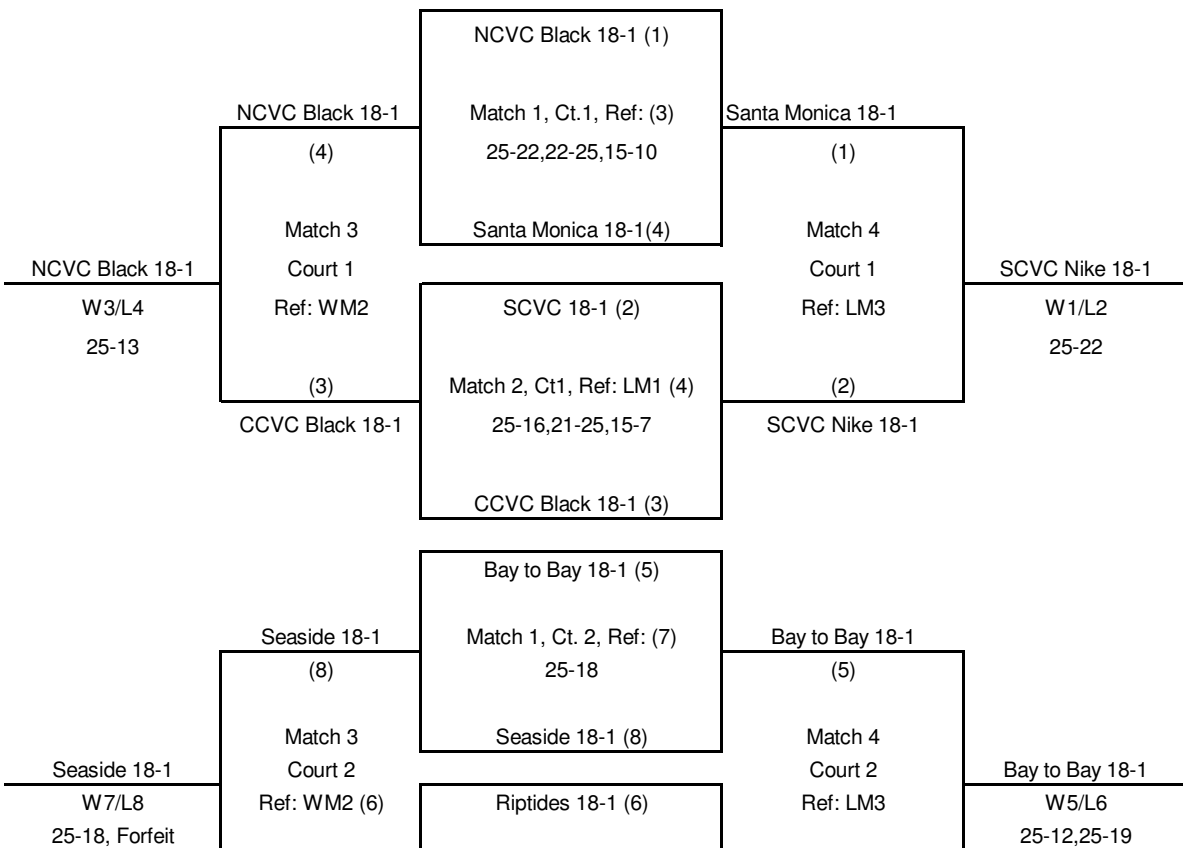

Pool B

SCVC Nike	vs	CCVC Brown 18-2	25-10	25-19	Game 3
Bay to Bay Nike 18-1	vs	Renegades Black 18-1	25-8	25-11	
SCVC Nike	vs	Renegades Black 18-1	25-16	25-8	
Bay to Bay Nike 18-1	vs	CCVC Brown 18-2	25-17	25-16	
CCVC Brown 18-2	vs	Renegades Black 18-1	25-13	25-20	
SCVC Nike	vs	Bay to Bay Nike 18-1	23-25	25-16	15-9

Sunday: Round Two

Pool AA
Court 1

(1)
(3)
(5)

Pool BB
Court 2

(2)
(4)
(6)

Pool CC
Court 3 and 4

Seaside 18-1 (7)
CCVC Brown 18-2 (8)
Diablo Fujinaga 18-1(9)
Monterey Bay Green 18-1 (10)
Renegades Black 18-1

Final

(8)
(9)
(7)
(10)
(11)

Pool C

NCVC Balk 18-1	vs	Santa Monica 18-1	25-10	25-18	Game 3
Diablo Fjuinaga 18-1	vs	Monterey Bay Green 18-1	22-25	25-22	15-10
NCVC Black 18-1	vs	Monterey Bay Green 18-1	25-13	20-25	15-2
Diablo Fjuinaga 18-1	vs	Santa Monica 18-1	21-25	22-25	
Santa Monica 18-1	vs	Monterey Bay Green 18-1	25-8	25-14	
NCVC Black 18-1	vs	Diablo Fjuinaga 18-1	25-9	25-19	

Sunday

Pool AA

CCVC Black 18-1	vs	Bay to Bay Nike 18-1	25-20	25-22	Game 3
NCVC Black 18-1	vs	Bay to Bay Nike 18-1	25-18	28-30	12-15
CCVC Black 18-1	vs	NCVC Black 18-1	11-25	20-25	

Pool BB

SCVC Nike 18-1	vs	Riptides Blue 18-1	25-22	25-20	
Santa Monica 18-1	vs	Riptides Blue 18-1	25-17	25-20	
Riptides Blue 18-1	vs	Santa Monica 18-1	36-34	31-29	